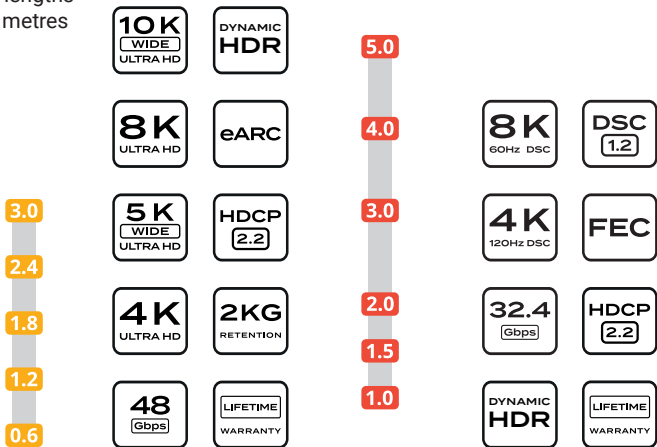

Guaranteed Bandwidth

32.4 Gbps

48.0 Gbps

kordz®
Connectivity. Assured

Cable Guide

All lengths in metres

Bravo HDMI®

PRO DisplayPort®

HDMI 2.1 supports legacy TMDS mode and introduces Fixed Rate Link (FRL) mode which uses 3 Lanes operating at 3 or 6Gbps (max 18Gbps) or 4 Lanes at 6, 8, 10 or 12 Gbps (max 48Gbps). Bandwidth and optional DSC compression allow for a wide range of 4K, 5K Wide, 8K and 10K Wide resolutions, 8,10 & 12bit colour depths and frame rates up to 120fps. New Category 3 HDMI cables will be required to support all 2.1 features.

DisplayPort 1.4 uses the transmission mode HBR3 (32.4 Gbit/s) as introduced in version 1.3 and is still the highest available mode. DisplayPort 1.4 adds support for 4K, 5K & 8K resolutions with frame rates up to 240fps, Display Stream Compression 1.2 (DSC), Forward Error Correction, 8, 10 & 12 bit colour space including static and dynamic HDR. It also includes Rec.2020 colour space for HDMI interoperability. Audio capabilities extend to a maximum number of 32 audio channels.